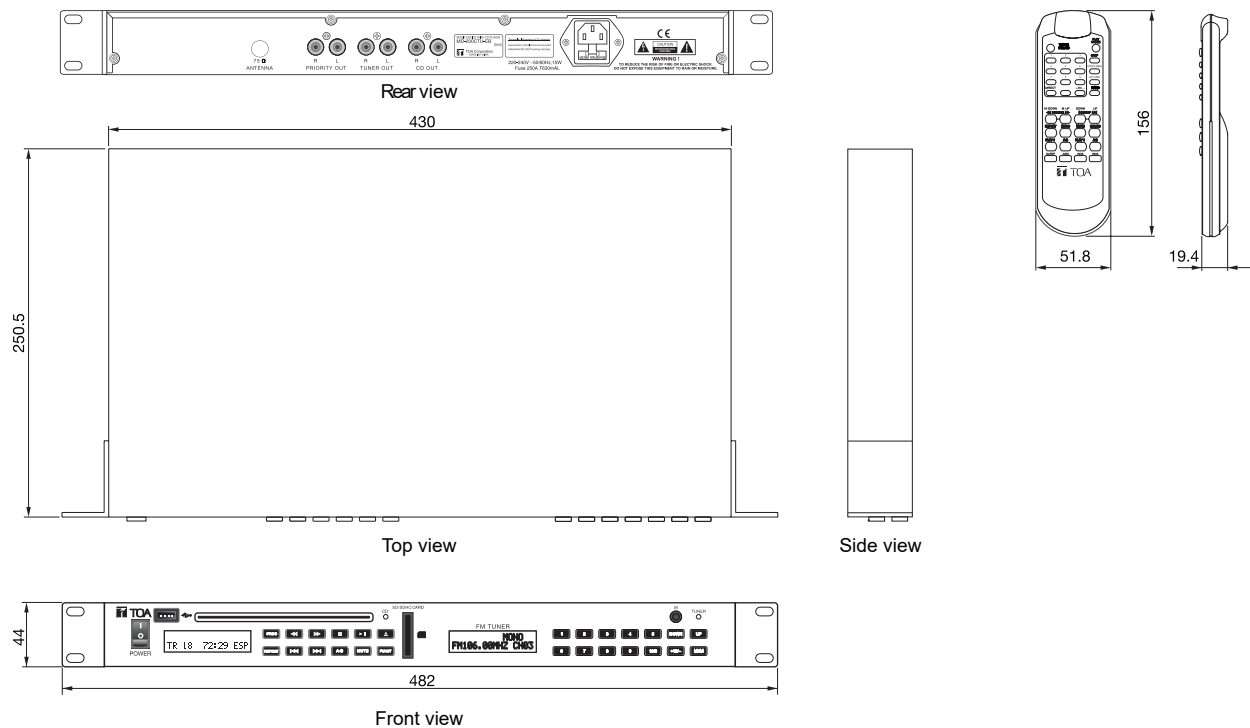

■ SPECIFICATIONS

Power Source	220 - 240 V AC, 50/60 Hz
Power Consumption	8 W
Frequency Response	20 - 20,000 Hz, ± 3 dB
Tuner Receiving Frequency	87.5 - 108 MHz (50 kHz step)
Audio Input	FM 75 Ω antenna terminals USB port for memory stick (up to 32 GB, Type file: MP3/WMA/WAV file) SD/MMC card slot (up to 32 GB, Type file: MP3/WMA/WAV file) CD port for disk (Type file MP3 file)
Audio Output	RCA audio output L and R channels for FM RCA audio output L and R channels for CD/USB/SD RCA audio output L and R channels for PRIORITY
Channels of Memory Tuner	30 Channels in total for FM broadcast
Indicators	2 LCD Display Light Blue 2 LED Indicator Light Green
Operating Temperature	0° C to 40° C
Finish	Front Panel : Steel Plate, Color Black Case : Steel Plate, Color Black
Dimensions	482 (W) X 44 (H) X 250.5 (D) mm (18.97" X 1.73" X 9.86")
Weight	3.5 Kg (7.71 lbs)
Accessories	AC Power cord 10E ... 1, AC Power cord 4CE ... 1, Antenna FM radio ... 1, Remote Control ... 1

■ APPEARANCE

UNIT: mm