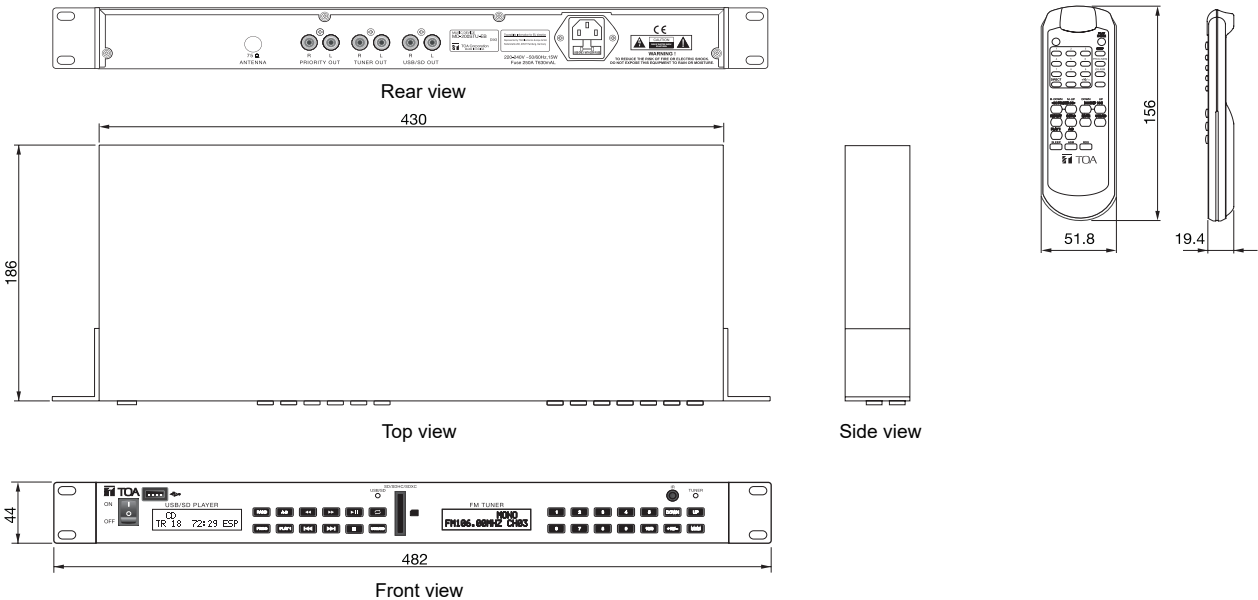

■ SPECIFICATIONS

Power Source	220 - 240 V AC, 50/60 Hz
Power Consumption	6 W
Frequency Response	20 - 20,000 Hz, ± 3 dB
Tuner Receiving Frequency	87.5 - 108 MHz (50 kHz step)
Audio Input	FM 75 Ω antenna terminals USB port for memory stick (up to 32 GB, Type file: MP3/WMA file) SD/MMC card slot (up to 32 GB, Type file: MP3/WMA file)
Audio Output	RCA audio output L and R channels for FM RCA audio output L and R channels for USB/SD RCA audio output L and R channels for PRIORITY
Channels of Memory Tuner	30 Channels in total for FM broadcast
Indicators	2 LCD Display Light Blue 2 LED Indicator Light Green
Operating Temperature	0° C to 40° C
Finish	Front Panel : Steel Plate, Color Black Case : Steel Plate, Color Black
Dimensions	482 (W) X 44 (H) X 186 (D) mm (18.97" X 1.73" X 7.32")
Weight	2.6 Kg (5.73 lbs)
Accessories	AC Power cord 10E ... 1 , AC Power cord 4CE ... 1, Antenna FM radio ... 1 , Remote Control ... 1

■ APPEARANCE

UNIT: mm