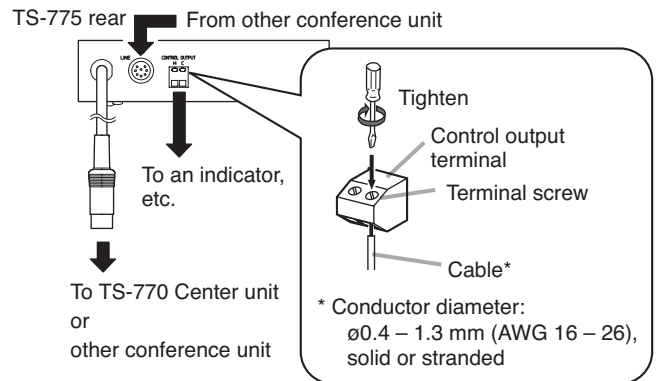

CAUTION

Indicates a potentially hazardous situation which, if mishandled, could result in moderate or minor personal injury, and/or property damage.

- Avoid installing the unit in humid or dusty locations, in locations exposed to the direct sunlight, near the heaters, or in locations generating sooty smoke or steam as doing otherwise may result in fire or electric shock.

2. CONNECTION

[If using the telephone]

TS-775 front

Telephone

Telephone for a remote participant

[If using the PC]

TS-775 front

PC

Internet

PC for a remote participant

Note

For details, refer to the instruction manual enclosed with the TS-770.

3. SPECIFICATIONS

Power Source	35 V DC, under 30 mA (supplied from TS-770 Central unit)
Input	-50 dB*, 200 Ω, balanced, mini jack, equipped with a volume control
Output	-40 dB*, 22 Ω, balanced, mini jack, equipped with a volume control
Speech Mode	Auto: Voice-activated Automatic switching Manual: Talk key on-off switching
Operating Temperature	0°C to 40°C (32°F to 104°F)
Operating Humidity	Under 90 % RH (no condensation)
Finish	Pre-coated steel plate, black
Dimensions	160 (w) x 41.8 (h) x 100 (d) mm (6.3" x 1.65" x 3.94") (excluding projection)
Weight	700 g (1.54 lb)

* 0 dB = 1 V

Note: The design and specifications are subject to change without notice for improvement.

URL: <http://www.toa.jp/>