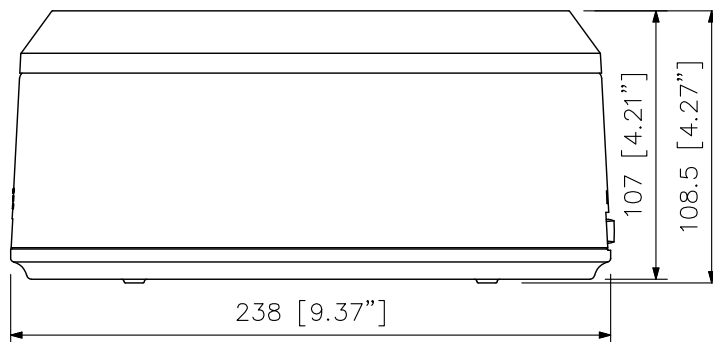

SPECIFICATIONS

Power Source	12 V DC (Optional AC Adapter AD-5000-2 must be used)
Current Consumption	700 mA
Charging Time	Max. 3 hours
Number of Units to be Charged Simultaneously	2 pieces
Operating Temperature	0 °C to +40 °C (32 °F to 104 °F)
Operating Humidity	30 % to 85 %RH (no condensation)
Finish	Case: ABS resin, black, semi-gloss, paint Rechargeable unit receptacle section: PPE resin, black
Dimensions	238 (W) × 108.5 (H) × 98 (D) mm (9.37" × 4.27" × 3.86")
Weight	550 g (1.21 lb)
Option	Ni-MH battery: WB-2000-2 (containing 2 pieces) AC adapter: AD-5000-2

APPEARANCE

Top View

Left Side View

Front View

Right Side View

UNIT: mm SCALE: 1/3